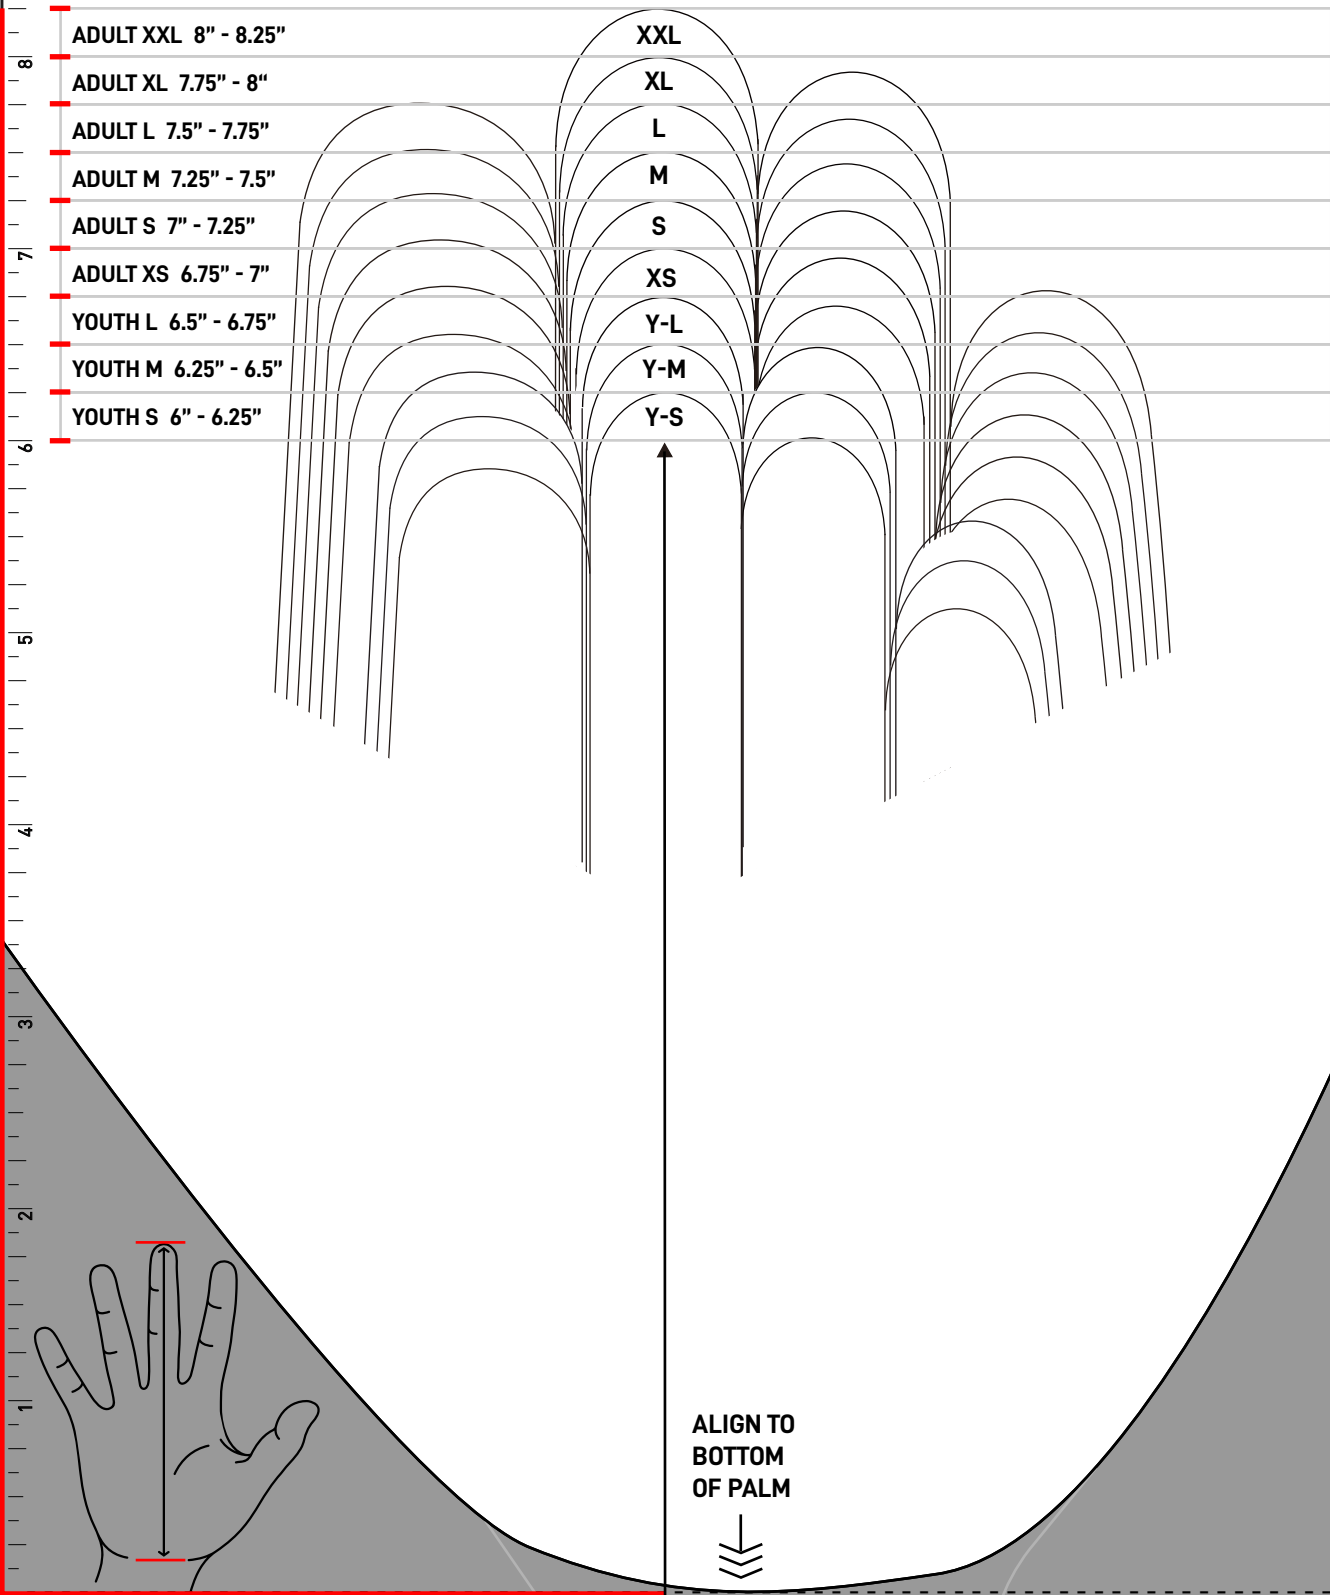

Lizard Skins™ BATTING GLOVE SIZE CHART - ADULT/YOUTH SIZES

ALIGN TO
BOTTOM
OF PALM

OPTION 1

- MEASURE FROM BOTTOM OF PALM TO THE TOP OF YOUR MIDDLE FINGER
- ONCE MEASURED SEE SIZE CHART ABOVE

RIGHT HAND MEASUREMENT

OPTION 2

- PRINT THIS PAGE WITHOUT SCALING
- ALIGN PALM TO MEASURE SIZE
- MAKE SURE PALM IS NOT TOUCHING ANY GRAY AREA