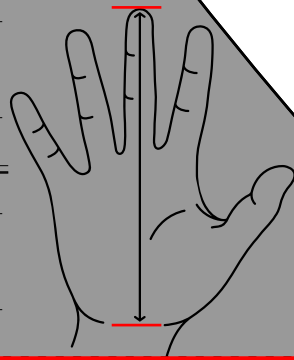

Lizard Skins™ BATTING GLOVE SIZE CHART - ADULT/YOUTH SIZES

ALIGN TO
BOTTOM
OF PALM

OPTION 1

- MEASURE FROM BOTTOM OF PALM TO THE TOP OF YOUR MIDDLE FINGER
- ONCE MEASURED SEE SIZE CHART ABOVE

RIGHT HAND MEASUREMENT

OPTION 2

- PRINT THIS PAGE WITHOUT SCALING
- ALIGN PALM TO MEASURE SIZE
- MAKE SURE PALM IS NOT TOUCHING ANY GRAY AREA