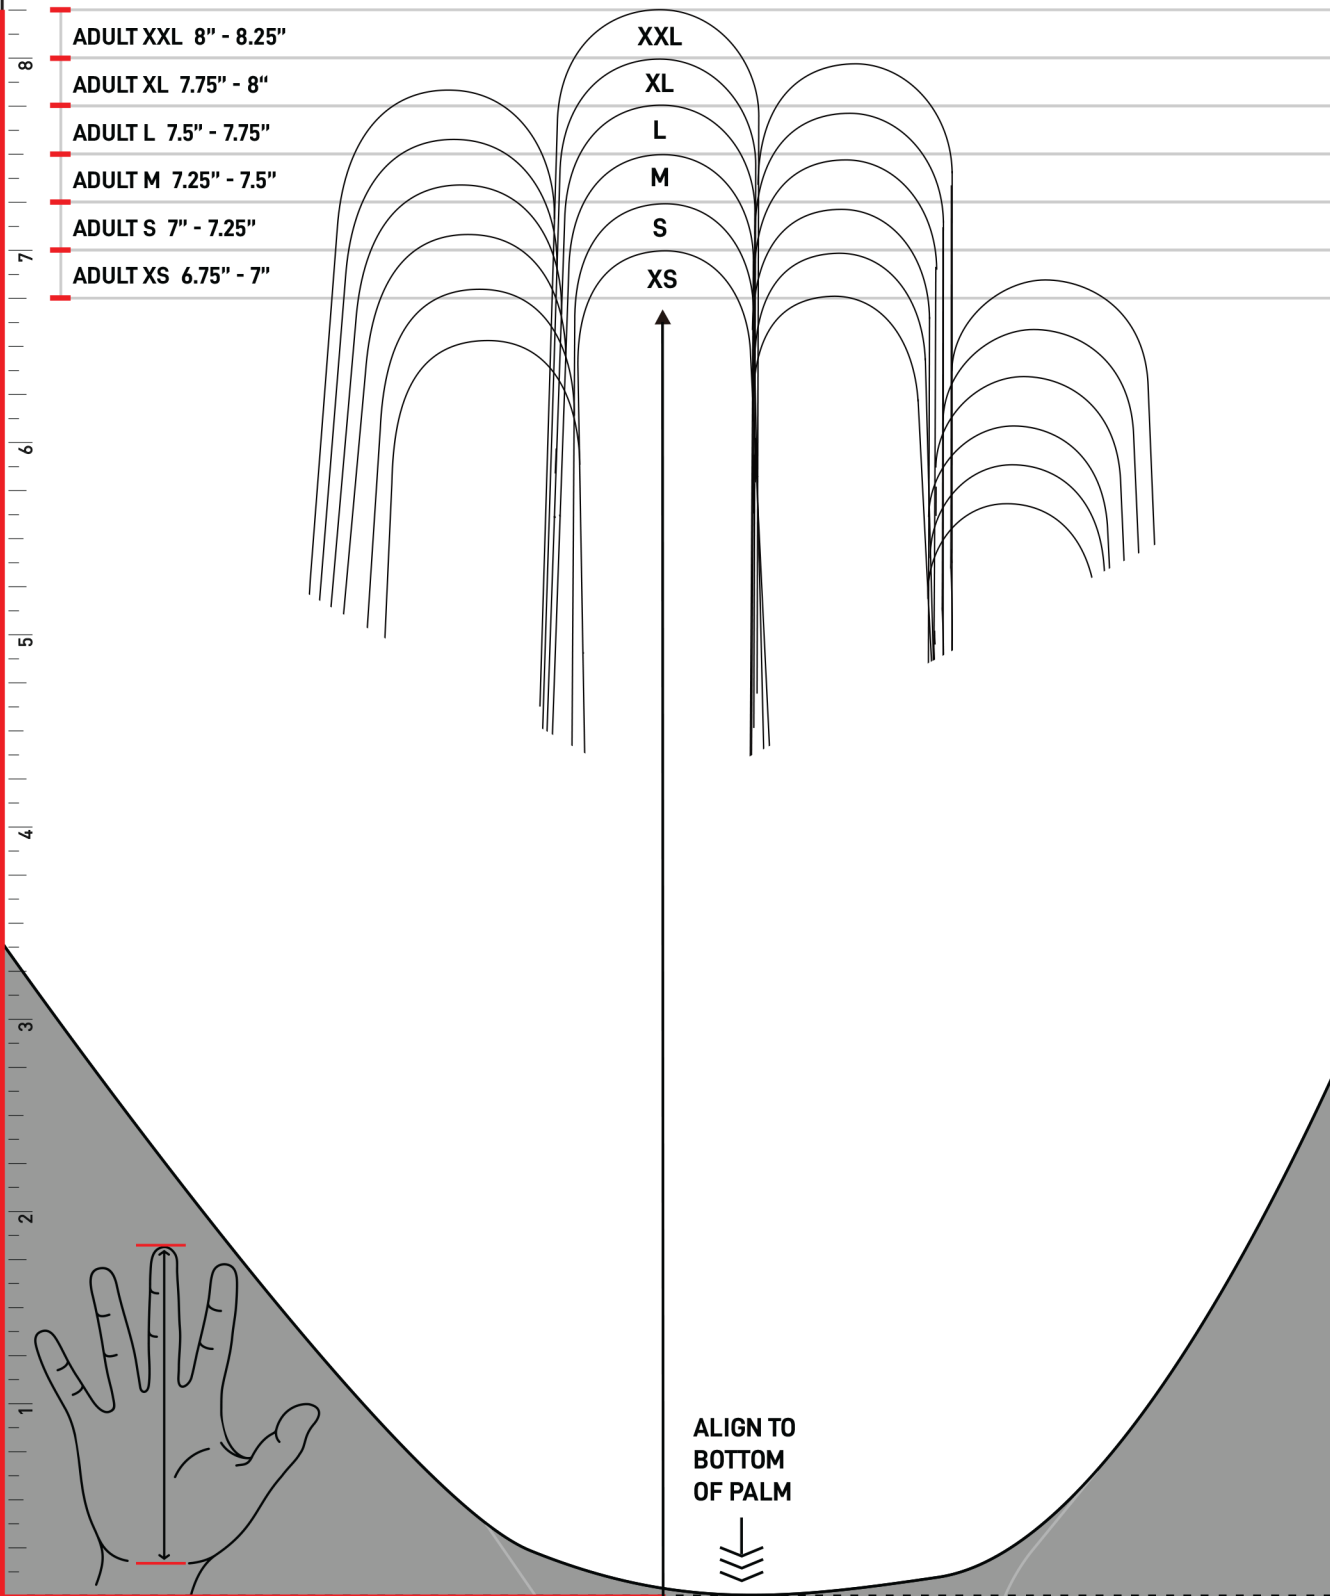

Lizard Skins™ CYCLING GLOVE SIZE CHART - ADULT SIZES

ALIGN TO
BOTTOM
OF PALM

OPTION 1

- MEASURE FROM BOTTOM OF PALM TO THE TOP OF YOUR MIDDLE FINGER
- ONCE MEASURED SEE SIZE CHART ABOVE

RIGHT HAND MEASUREMENT

OPTION 2

- PRINT THIS PAGE WITHOUT SCALING
- ALIGN PALM TO MEASURE SIZE
- MAKE SURE PALM IS NOT TOUCHING ANY GRAY AREA